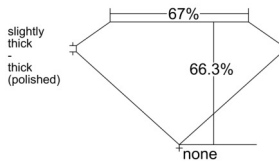

GIA®

FACSIMILE

GIA REPORT 7553572181

Verify this report at GIA.edu

GIA NATURAL DIAMOND DOSSIER®

June 27, 2026
GIA Report Number 7553572181
Shape and Cutting Style ..... **Cut-Cornered Rectangular Modified Brilliant**
Measurements ..... 5.98 x 4.31 x 2.86 mm

GRADING RESULTS

Carat Weight ..... 0.60 carat
Color Grade ..... F
Clarity Grade VS1

ADDITIONAL GRADING INFORMATION

Polish ..... Excellent
Symmetry ..... Excellent
Fluorescence ..... None
Clarity Characteristics ..... Feather, Pinpoint
Inscription(s): GIA 7553572181

PROPORTIONS

Profile not to actual proportions

GRADING SCALES

GIA COLOR SCALE		GIA CLARITY SCALE		
COLORLESS	D	VERY VERY SLIGHTLY INCLUDED	FLAWLESS	
	E		INTERNALLY FLAWLESS	
	F		VVS₁	
	G		VVS₂	
	NEAR COLORLESS	H	VERY SLIGHTLY INCLUDED	VS₁
		I		VS₂
		J	SLIGHTLY INCLUDED	SI₁
		K		SI₂
	L	I₁		
	FAINT	M	INCLUDED	I₂
N		I₃		
O		LIGHT		
P				
Q				
R				
S				
T				
VERY LIGHT	U			
	V			
	W			
	X			
COLORLESS	Y			
	Z